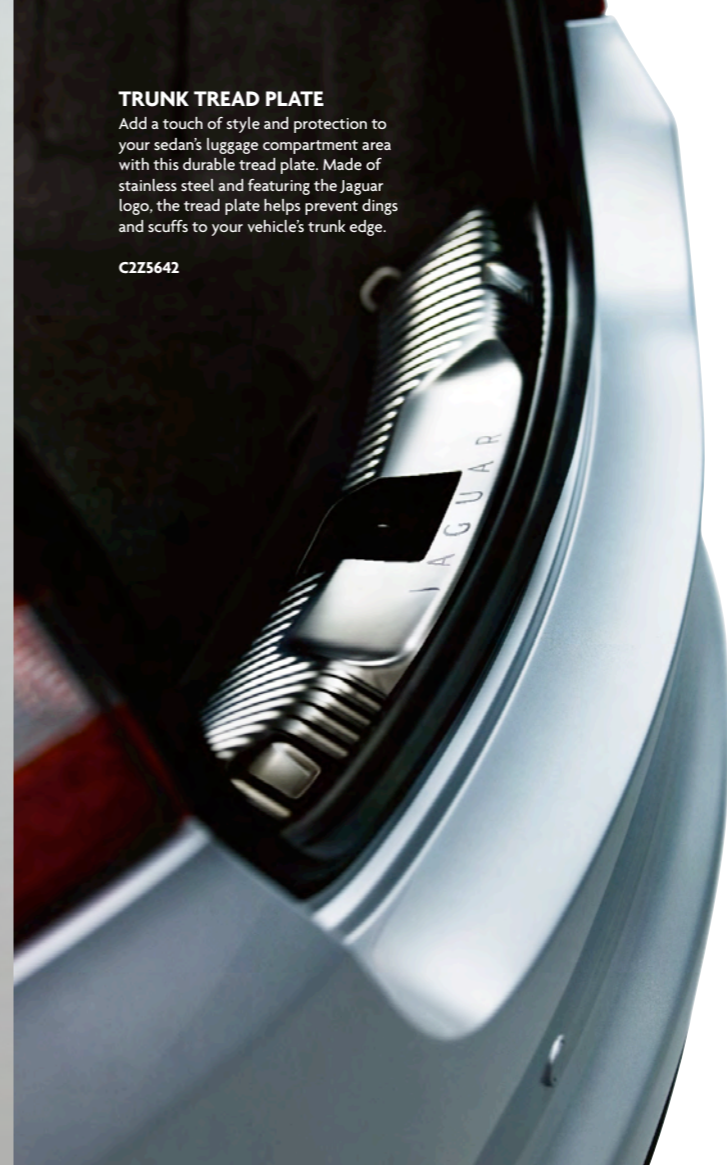

TRUNK TREAD PLATE

Add a touch of style and protection to your sedan's luggage compartment area with this durable tread plate. Made of stainless steel and featuring the Jaguar logo, the tread plate helps prevent dings and scuffs to your vehicle's trunk edge.

C2Z5642