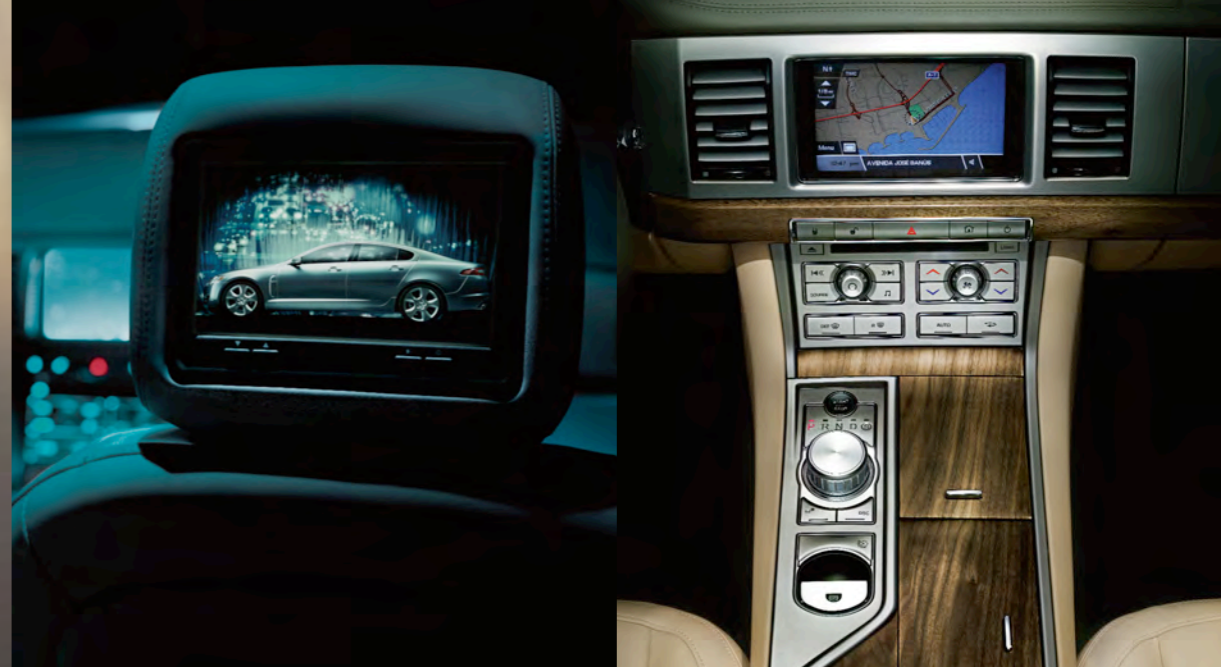

interior

ENHANCE YOUR XF DRIVING EXPERIENCE with a range of Jaguar accessories that help make your time behind the wheel even more enjoyable.

REAR SCREEN ENTERTAINMENT SYSTEM

Augment your rear seat passengers' XF riding experience with this Rear Screen Entertainment System. Mounted inside replacement front seat head restraints, the system's two 7" LCD screens enable rear passengers to enjoy an array of electronic devices, such as iPod®/MP3 players, a game console, and a portable DVD player. A pair of wireless infrared headphones and a control panel are included. Please consult with your Jaguar dealer for installation details. (Available late March 2008.)